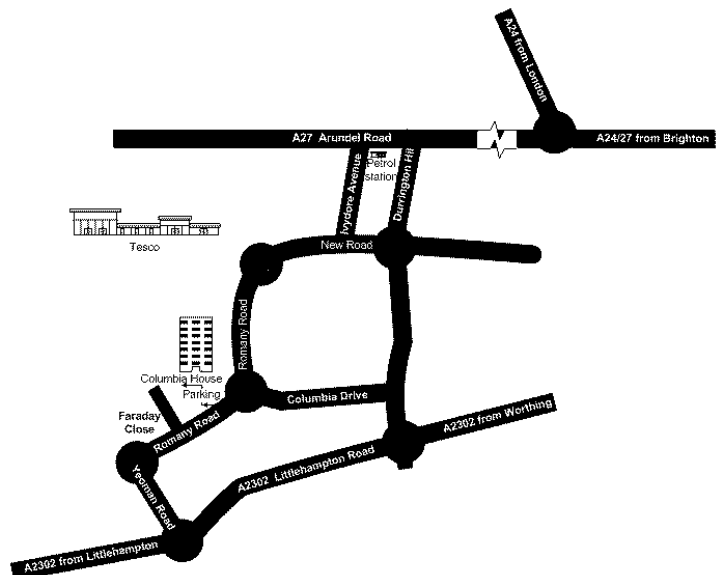

Coming from Chichester on the A27

Ivydore Avenue is the second turning on the right after the road narrows to a single carriageway. Drive to the end of Ivydore Avenue where it meets New Road. (If you miss Ivydore Avenue, Durrington Hill is the next turning on the right and brings you down to New Road as well.) Turn right on to New Road and follow it round, over the Tesco roundabout and the next roundabout at Columbia Drive. The entrance to Columbia House car park is just past this roundabout on the right.

Coming from Brighton on the A27

After the new houses of Swandean Close on your right, the first turning on the left is Durrington Hill. Drive down Durrington Hill to the first roundabout and turn right onto New Road. (If you miss Durrington Hill, Ivydore Avenue is the next turning on the left and brings you down to New Road as well.) Follow New Road round, over the Tesco roundabout and the next roundabout at Columbia Drive. The entrance to Columbia House car park is just past this roundabout on the right.

Coming from Littlehampton on the A2302

The large Southern Water site and the Toyota car showroom are on the two corners of Yeoman Road on your left. Go to the end of Yeoman Road where it meets Romany Road. Turn left on to Romany Road and continue past three turnings on the left. Immediately after the third turning (Faraday Close) is the turning into Columbia House car park.

Coming from Worthing on the A2302

At the Centenary House roundabout, turn right onto Durrington Lane. Turn left at the next roundabout onto Columbia Drive and follow it to the end. You will see Columbia House ahead of you. Turn left at the next roundabout onto Romany Road, and immediately right into the car park entrance.